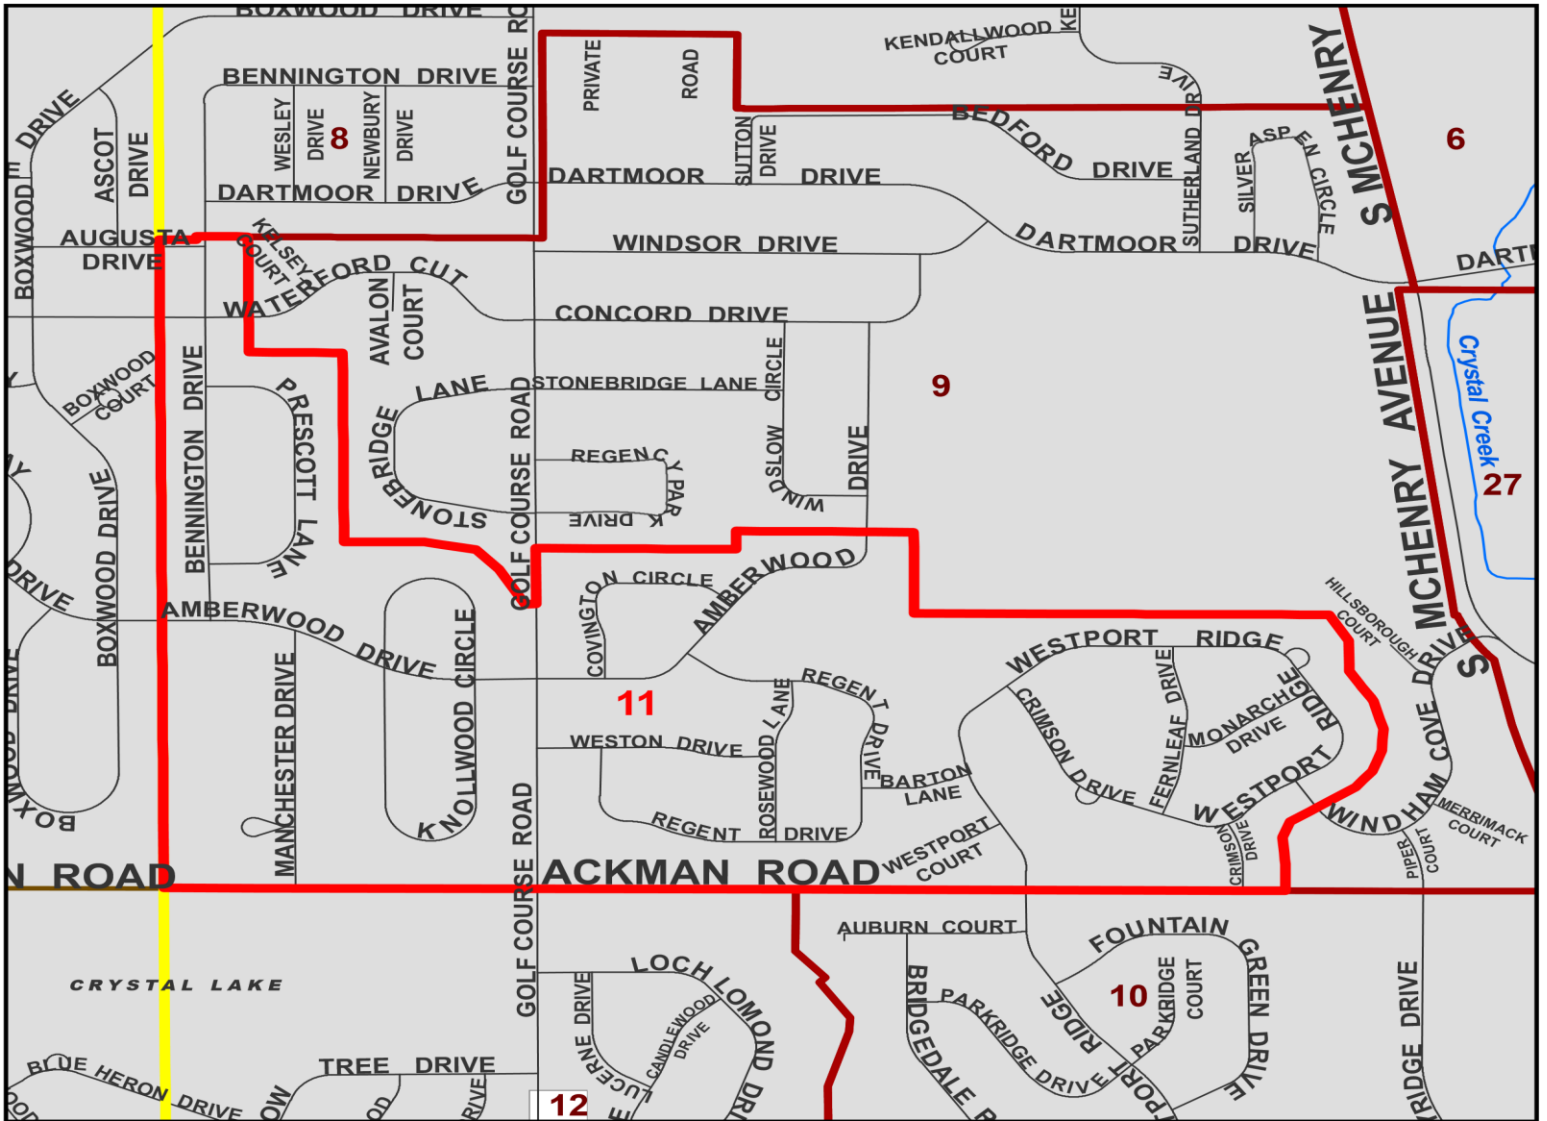

Algonquin Township Precinct

11

Legend

- Precincts
- Township Boundary
- 11** Precinct Number
- Township Administration Building

Municipalities

Algonquin	Lake in the Hills
Barrington Hills	Lakewood
Cary	Oakwood Hills
Crystal Lake	Port Barrington
Fox River Grove	Prairie Grove
LAKEMOOR	Trout Valley

Roads

- Interstate
- US Route
- State Route
- County Road
- Township Road
- Private Road
- Municipal Road

Rivers, Streams, & Creeks

- Rivers, Streams, & Creeks
- Water Bodies

Townships

CHEMUNG	ALDEN	HEBRON	RICHMOND	BARTON
DUNHAM	HARTLAND	GREENWOOD	MCHENRY	
MARENGO	SENECA	DORR	NUNDA	
RILEY	CORAL	GRAFTON	ALGONQUIN	