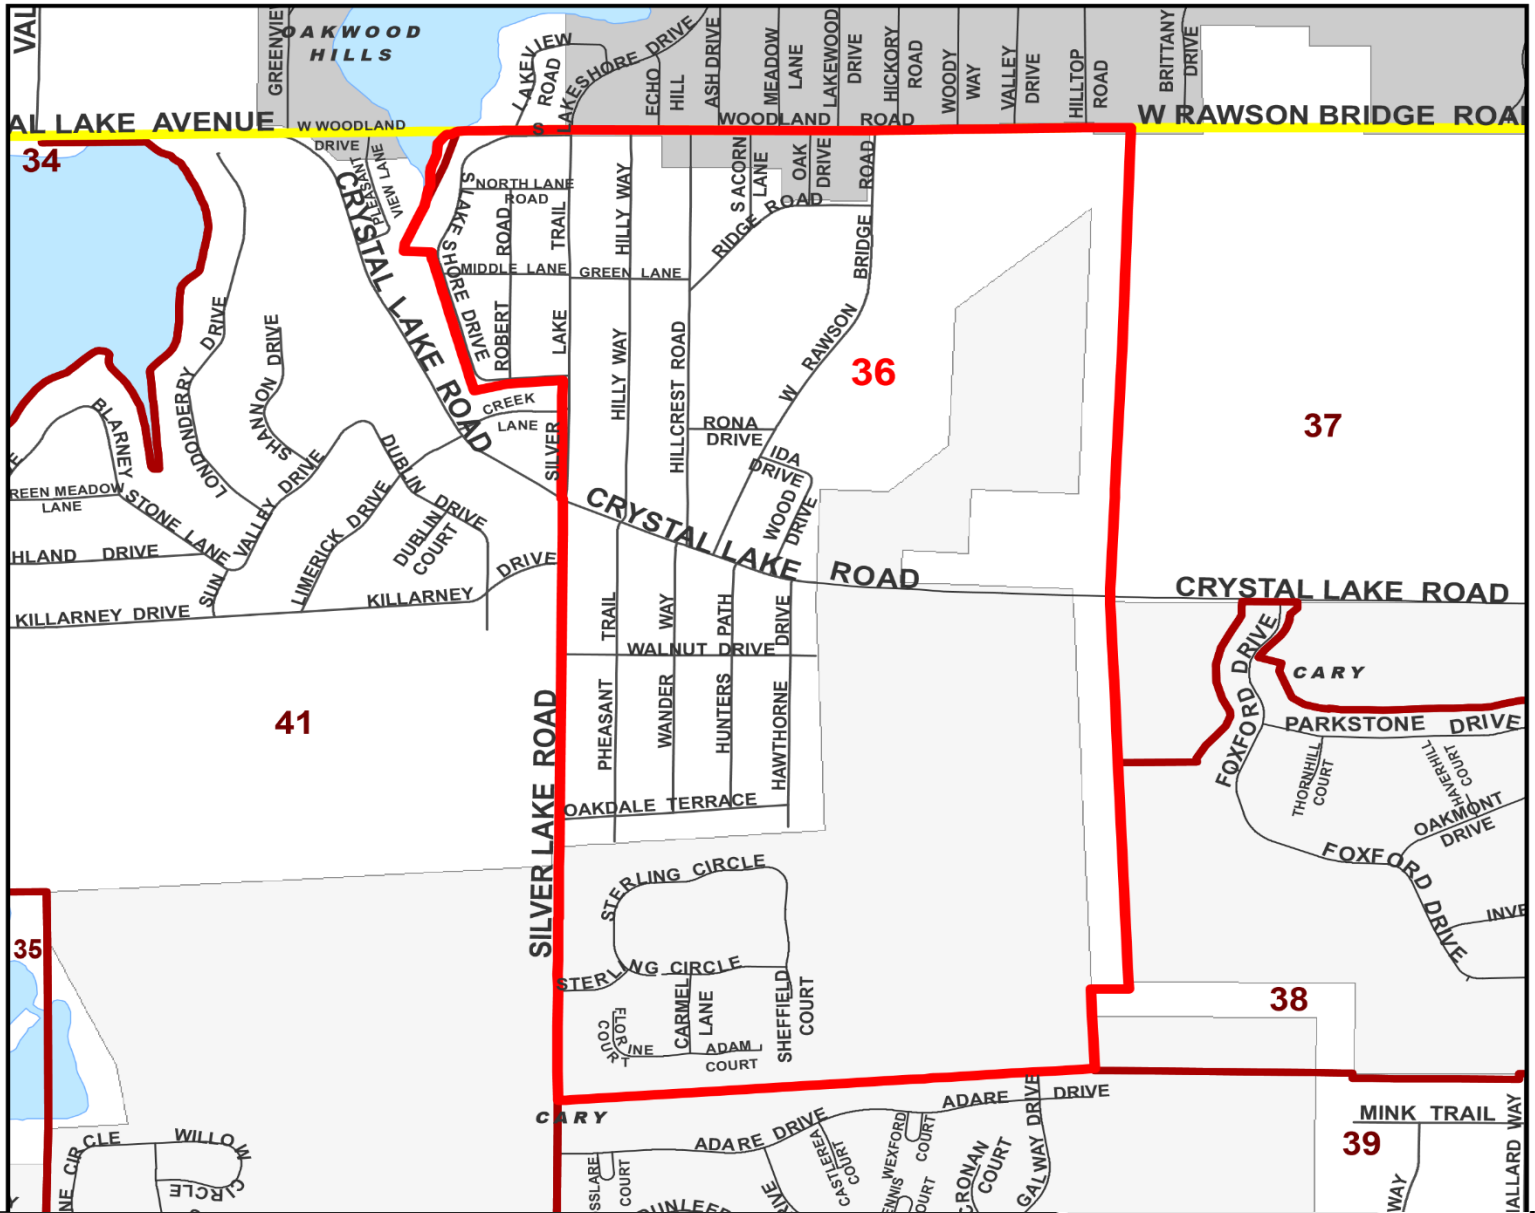

# Algonquin Township Precinct

# 36

**Legend**

- Precincts
- Township Boundary
- 36** Precinct Number
- Township Administration Building

**Municipalities**

- Algonquin
- Barrington Hills
- Cary
- Crystal Lake
- Fox River Grove
- LAKEMOOR
- Lake in the Hills
- Lakewood
- Oakwood Hills
- Port Barrington
- Prairie Grove
- Trout Valley

**Roads**

- Interstate
- US Route
- State Route
- County Road
- Township Road
- Private Road
- Municipal Road

**Rivers, Streams, & Creeks**

- Rivers, Streams, & Creeks
- Water Bodies

**Townships**

CHEWING	ALDEN	HEBRON	RICHMOND	BLAIR TON
DUNHAM	HARTLAND	GREENWOOD	MCHENRY	
MARENGO	SENECA	DORR	NUNDA	
RILEY	CORAL	GRAFTON	<b>ALGONQUIN</b>	